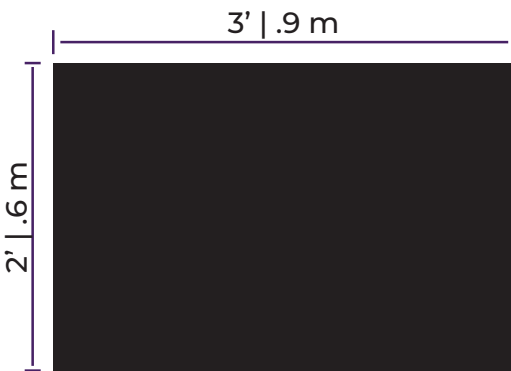

GRAPHIC FLOOR MATS

Grab the attention of potential customers as soon as they walk in your booth with a custom designed Graphic Floor Mat. Impact Graphics Floor Mats are digitally printed and designed for durability in high traffic indoor areas. It provides the ideal temporary accent to any promotion campaign. The mats have a polyester plush finish with a neoprene backing that is skid resistant and can be vacuumed and scrubbed clean.

FEATURE SPECS

DIMENSIONS

2' x 3' (.6 m x .9 m)

3' x 5' (.9 m x 1.5 m)